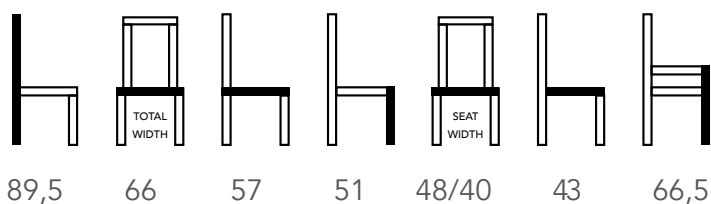

JEMENU

Technical information

Extra images

MATEN / MEASUREMENTS

EXTRA INFO

MATERIALS

Frame	Plywood + metal arms
Zitting / Seat	T30 - 20 mm + pocket 40 mm
Rug / Back	T30 - 20 mm + pocket 20 mm

PACKING

Package	KARTON
Nr. of pcs	1
Size of package	HxWxD: 95x73x55 CM
Weight model	15 KG
Weight package	16 KG